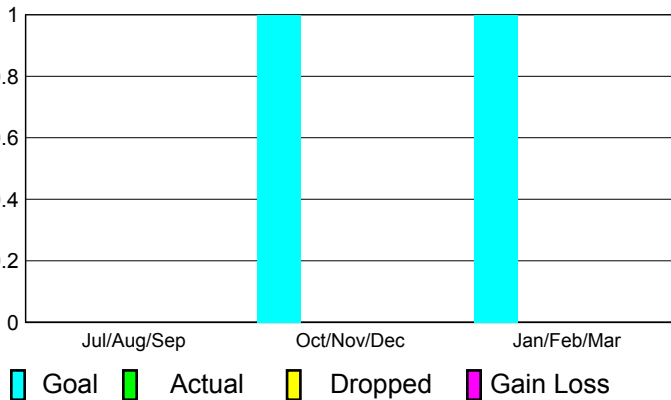

## CLUBS

**Club Results**  
2010-2011

**Clubs**  
2009-2010

Month	New Club Goal	Actual New Clubs	Actual Dropped Clubs	Gain/Loss of Clubs	Gain/Loss of Clubs
Jul/Aug/Sep	0	0	0	0	0
Oct/Nov/Dec	1	0	0	0	0
Jan/Feb/Mar	1	0	0	0	0
<b>Totals</b>	<b>2</b>	<b>0</b>	<b>0</b>	<b>0</b>	<b>0</b>

### Club Results 2010-2011

Goal, New, Dropped, Gain/Loss