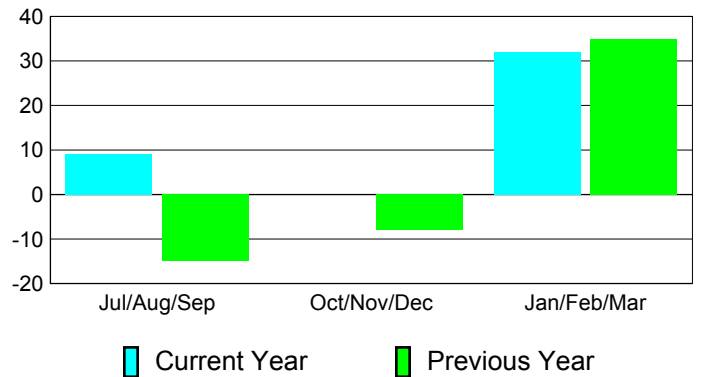

Gender Comparison 2010-2011

Jul/Aug/Sep

Oct/Nov/Dec

Jan/Feb/Mar

Male

Female