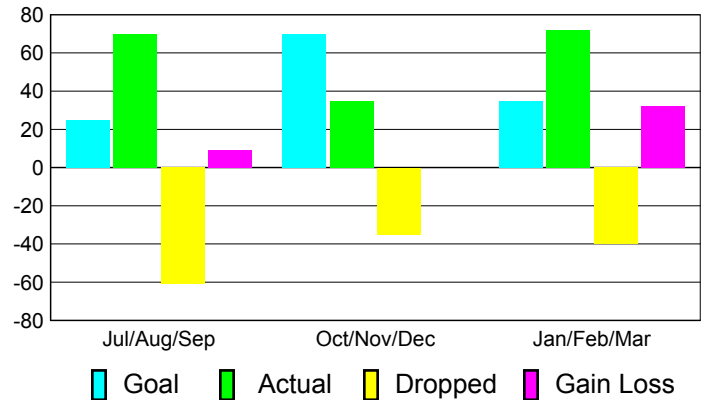

### YTD Status Quo Clubs 2010-2011

Status Quo Clubs Compared to Status Quo Members

## MEMBERSHIP

**Membership Results**  
2010-2011

**Membership**  
2009-2010

Month	Net Memb Goal	Actual New Memb	Actual Dropped Memb	Gain/Loss of Memb	Gain/Loss of Memb
Jul/Aug/Sep	25	70	-61	9	-15
Oct/Nov/Dec	70	35	-35	0	-8
Jan/Feb/Mar	35	72	-40	32	35
<b>Totals</b>	<b>130</b>	<b>177</b>	<b>-136</b>	<b>41</b>	<b>12</b>

### Membership Results 2010-2011

Goal, New, Dropped, Gain/Loss

### Comparison of Membership Gain/Loss

Current Year Compared to the Previous Year